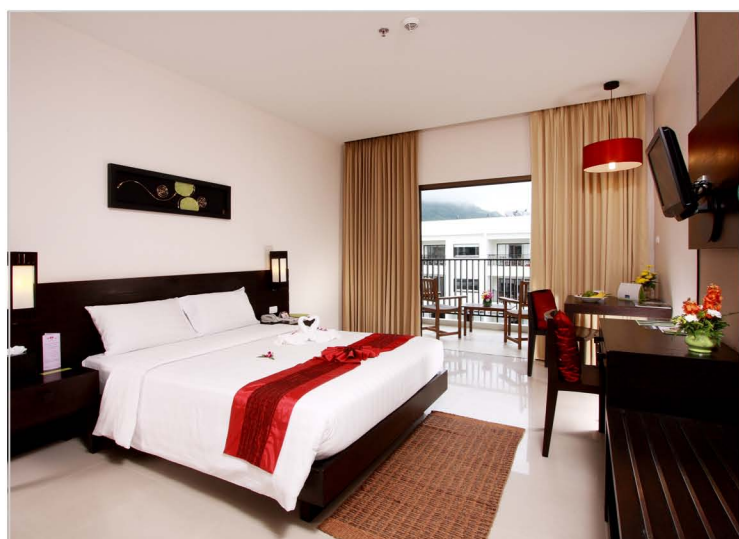

Mercure Patong Phuket

Mercure Patong Phuket presents:

"Seasonal Breakaway Package"

Experience Mercure Patong Phuket with **"Seasonal Breakaway Package"** at included buffet breakfast for 2 persons, free upgrade to Superior Pool view, round trip transfer and many more Privileges.

For more detail please contact 076-302-100 or reservation@mercurephuket.com

JUNE PROMOTIONS 2011

Monday BUFFET A LA CARTE

All you can eat
(6.30 p.m. to 10 p.m.)
Adult 499 Baht, Child 180 Baht

Tuesday CUISINE COLORS OF ASIA

Eclectic Asian Cuisine Buffet
(6.30 p.m. to 10 p.m.)
Adult 499 Baht, Child 180 Baht

Wednesday CHEF'S SPECIAL DISHES

Enjoy chef special main dishes served with a complimentary salad and dessert.

**Price is based on main course presentation.

Thursday PASTA & PIZZA PARADE

Personalized PASTA & PIZZA presentations
6.30 p.m. to 10 p.m.
Adult 499 Baht, Child 180 Baht

Friday CHEF'S SPECIAL DISHES

Enjoy chef special main dishes served with a complimentary salad and dessert.

**Price is based on main course presentation.

Saturday BBQ KEBABS

A sensational skewers and Mexican marinated grills
6.30 p.m. to 10 p.m.
Adult 499 Baht, Child 180 Baht

Sunday NOODLE MARKET

Unlimited noodles experience
6.30 p.m. to 10 p.m.
Adult 330 Baht, Child 180 Baht